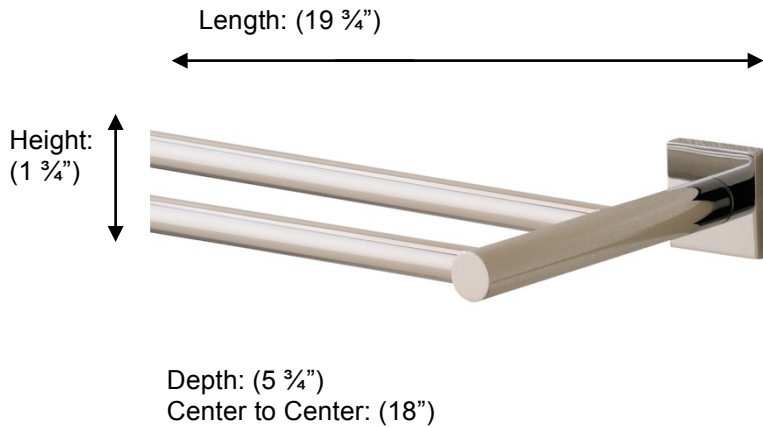

BRAGA

67675 DOUBLE TOWEL RAIL, 20"

**Description:**

Double towel rail, 20"

Finishes:

-  CR – Chrome
-  PV – Polished Brass
-  UB – Unlacquered Brass
-  MB – Matte Black
-  NI – Polished Nickel
-  ES – Satin Nickel
-  GD – Gold

Material:

Brass

Method of Fixing:

Direct to wall

Country of Origin:

Portugal

All Dimensions are approximate